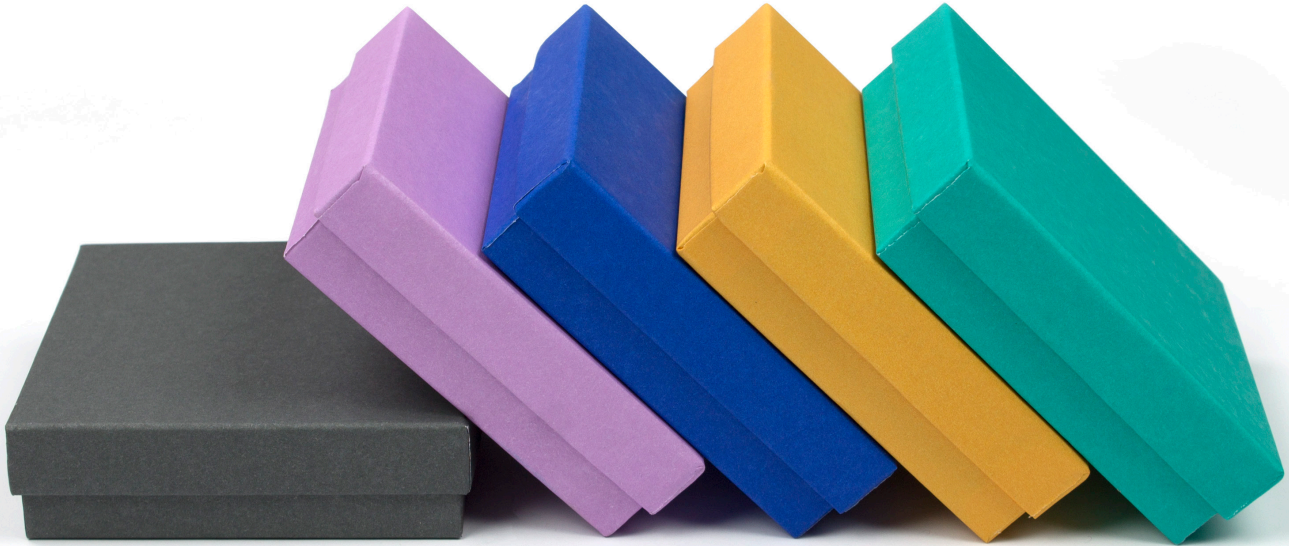

**NOW
AVAILABLE**

NEW IN-STOCK JEWELRY BOX COLORS

Matte Finish Lid and Base. Boxes are made with rigid white lined board; filled with non-tarnishing jeweler's cotton. Available in #2330 - Slate Gray, #2331 - Tangerine, #2332 - Lilac, #2333 - Cobalt Blue, #2334- Tropical Blue

Slate Gray

Lilac

Cobalt Blue

Tangerine

Tropical Blue

STOCK NUMBER	SIZE	SUGGESTED USE	CASE PACK	WEIGHT PER CASE
21	2-1/2 x 1-1/2 x 7/8	Earrings	100	3
32	3-1/16 x 2-1/8 x 1	Pins, Earrings	100	4
33	3-1/2 x 3-1/2 x 1	Bracelet, Compact	100	6
33D	3-1/2 x 3-1/2 x 1-1/2	Wide Bracelet	100	7
34	3-1/2 x 3-1/2 x 2	Very Wide Bracelet	100	8
53	5-1/4 x 3-3/4 x 7/8	Necklace, Earring Set	100	8
65	6 x 5 x 1	Necklace, Earring Set	50	7
82A	8 x 2 x 7/8	Necklace, Bracelet	100	8