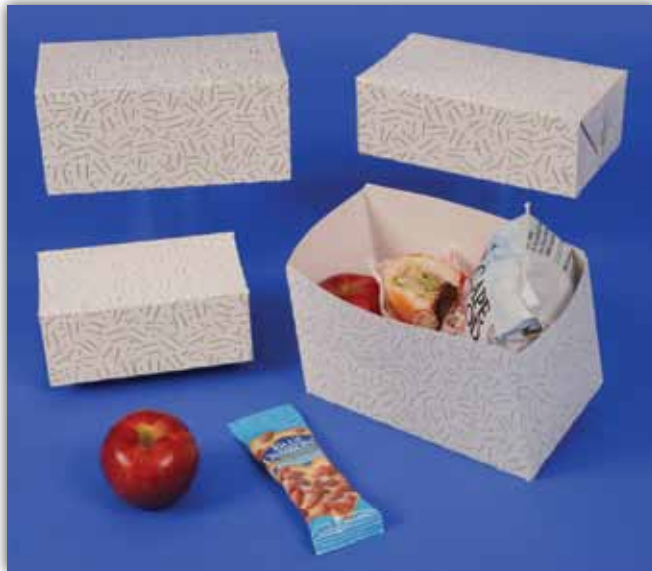

## Fresh To Go Boxes

ITEM	SIZE	BUNDLE PACK	APPROX. WT/BDL.	CUBE /BDL.
<b>Gable Boxes - Scatter Print Design - Auto Bottom with Handle, White SBS</b>				
GB853SP-126	8-7/8 x 5 x 3-1/2 (5 lb)	250	40	1.72
GB856SP-126	8-7/8 x 5 x 6-3/4 (10 lb)	150	30	1.6
GB955SP-126	9-1/2 x 5 x 5	125	24	1.05
<b>Fast Tops - Scatter Print Design, Auto Bottom, White SBS</b>				
742FSP-126	7 x 4-1/2 x 2-3/4	500	40	1.26
843FSP-126	8-7/8 x 4-7/8 x 3-1/16	400	40	1.33
954FSP-126	9 x 5 x 4	250	30	0.82

## Gable Boxes White and Kraft

Made with 100% Recycled and Recyclable Materials

ITEM	SIZE	BUNDLE PACK	APPROX. WT/BDL.	CUBE /BDL.
<b>Gable Boxes - Auto Bottom with Handle, White Outside, Kraft Interior</b>				
GB64-261	6 x 4 x 4	100	13	0.52
GB884-261	8 x 4-7/8 x 5-1/4	100	24	0.73
GB853-261	8-7/8 x 5 x 3-1/2 (5 lb)	250	48	1.55
GB856-261	8-7/8 x 5 x 6-3/4 (10 lb)	150	37	1.30
GB955-261	9-1/2 x 5 x 5	125	25	0.96
<b>Gable Boxes - Auto Bottom with Handle, Kraft SUS</b>				
GB64-501	6 x 4 x 4	100	8	0.52
GB884-501	8 x 4-7/8 x 5-1/4	100	13	0.73
GB853-501	8-7/8 x 5 x 3-1/2 (5 lb)	250	37	1.55
GB856-501	8-7/8 x 5 x 6-3/4 (10 lb)	150	29	1.30
GB955-501	9-1/2 x 5 x 5	125	23	0.96