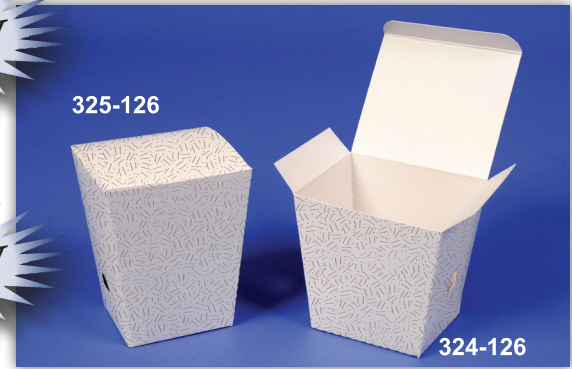

# CARRY

it with you

**BOXit Corporation**

**BOXit Stocks it**

[www.boxit.com](http://www.boxit.com)

**Handi-Snak Boxes** White SBS  
Stock Print Design – Auto Bottom

ITEM	SIZE	BUNDLE PACK	APPROX. WT/BDL.	CUBE /BDL.
325-126	3 x 2-5/8 x 5	250	13	0.87
324-126	3-3/8 x 3 x 4-1/4	250	14	0.91

**NEW**

**To Go Boxes** White SBS

ITEM	SIZE	BUNDLE PACK	APPROX. WT/BDL.	CUBE /BDL.
<b>Gable Boxes - Stock Print Design - Auto Bottom with Handle</b>				
GB853SP-126	8-7/8 x 5 x 3-1/2 (5 lb)	250	40	1.55
GB856SP-126	8-7/8 x 5 x 6-3/4 (10 lb)	150	30	1.30
GB955SP-126	9-1/2 x 5 x 5	125	24	0.96
<b>Fast Tops - Stock Print Design, White Auto Bottom</b>				
742FSP-126	7 x 4-1/2 x 2-3/4	500	40	1.26
843FSP-126	8-7/8 x 4-7/8 x 3-1/16	400	40	1.33
954FSP-126	9 x 5 x 4	250	30	0.82